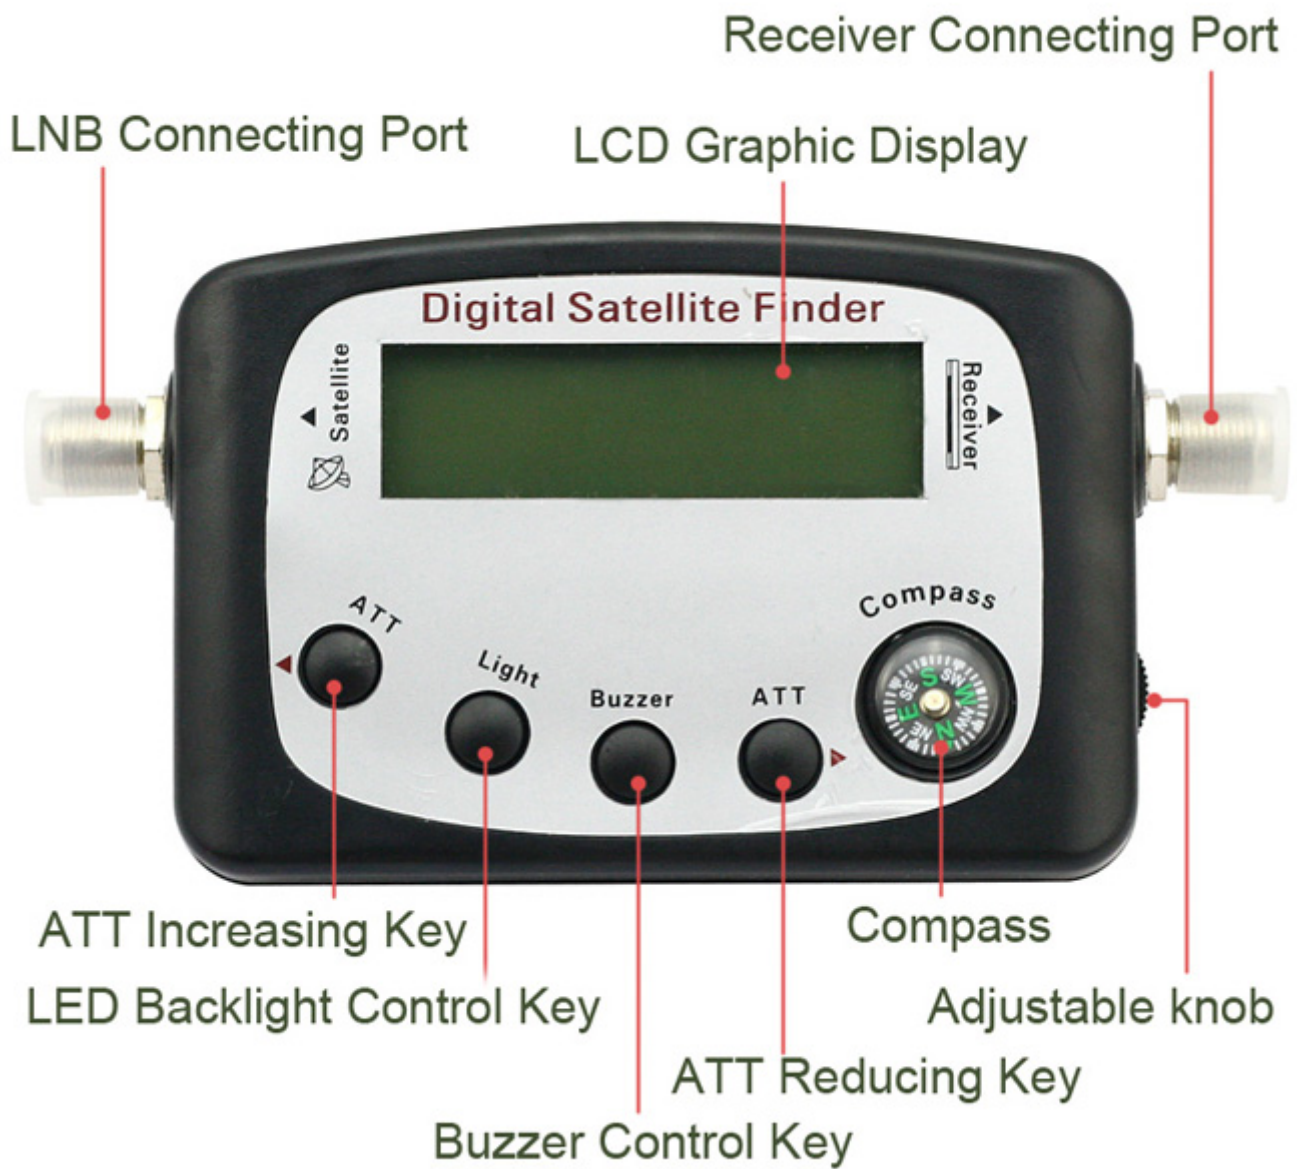

Features: Has a plastic sealable grommet on each end of small tube to easily pass a coax cable through a caravan wall, without having any connections which are simply.

Satellite finder, locator and signal strength meter. DirecWAY OPI (OUTSIDE POINTING INTERFACE) The OPI provides feedback from the Direcway™ pointing software to.

Sat Finder. Description du sat finder : Matériel professionnel étudié pour faciliter la pose des antennes paraboliques et déceler les problèmes de réception.

Update : Use Discount Coupon Code C555 to get \$5 off your next online order. (Limited time offer). Order meter from here: .

Easily locate your satellite signal. Connects to your digital satellite line to easily calibrate the optimum signal. SF-95 is a satellite finder that helps to make.

DirecTV and Dish Network Alignment Tool. With the Satellite Finder, locking on to your satellite signal is now a one person operation. The Satellite Finder will align.

AGPtek® Digital Satellite Signal Finder Meter for Dish Network Directv FTA with Compass and Audio Tone

DIRECTV APPROVED METER. The BirDog 4 USB Plus is a compact, lightweight and easy to use satellite installation meter featuring an easy to read display that shows.